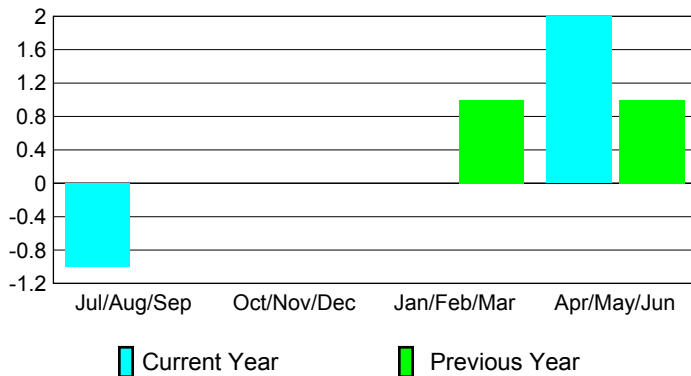

Club Results 2009-2010

Goal, New, Dropped, Gain/Loss

Comparison of Club Gain/Loss

Current Year Compared to the Previous Year

YTD Status Quo Clubs 2009-2010

Status Quo Clubs Compared to Status Quo Members

MEMBERSHIP