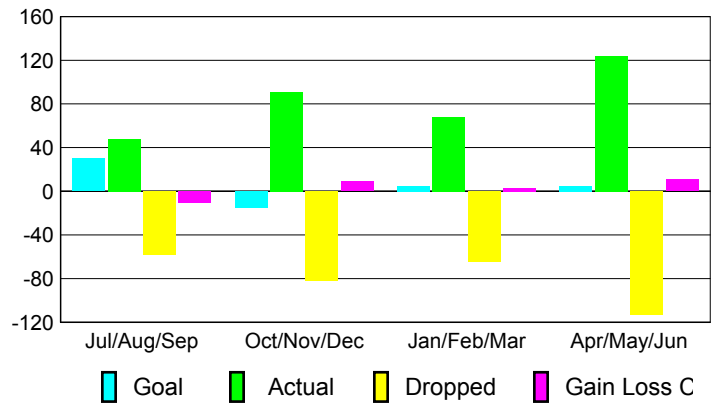

Membership Results 2009-2010

Goal, New, Dropped, Gain/Loss