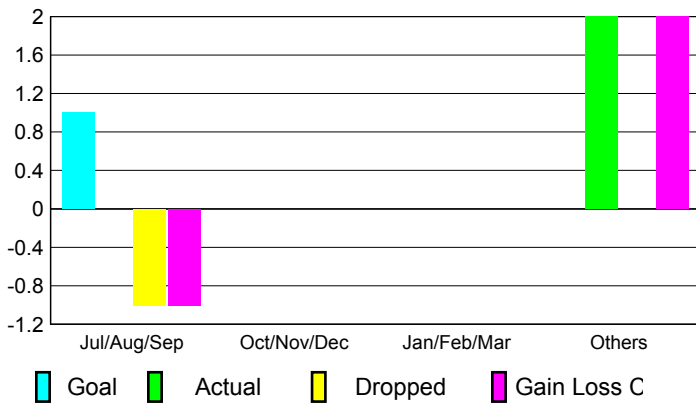

2009-2010 GMT Quarterly Report for District (or Undistricted) **District 201Q1**

GMT: **Anthony 'Tony' J Benbow**

Location: **AUSTRALIA**

GMT CA: **7**

CLUBS

**Club Results
2009-2010**

**Clubs
2008-2009**

Month	New Club Goal	Actual New Clubs	Actual Dropped Clubs	Gain/Loss of Clubs	Gain/Loss of Clubs
Jul/Aug/Sep	1	0	-1	-1	0
Oct/Nov/Dec	0	0	0	0	0
Jan/Feb/Mar	0	0	0	0	1
Apr/May/June	0	2	0	2	1
Totals	1	2	-1	1	2

Club Results 2009-2010

Goal, New, Dropped, Gain/Loss

Comparison of Club Gain/Loss

Current Year Compared to the Previous Year

YTD Status Quo Clubs 2009-2010

Status Quo Clubs Compared to Status Quo Members

MEMBERSHIP

**Membership Results
2009-2010**

**Membership
2008-2009**

Month	Net Memb Goal	Actual New Memb	Actual Dropped Memb	Gain/Loss of Memb	Gain/Loss of Memb
Jul/Aug/Sep	30	48	-58	-10	4
Oct/Nov/Dec	-15	91	-82	9	-15
Jan/Feb/Mar	5	68	-65	3	34
Apr/May/June	5	124	-113	11	16
Totals	25	331	-318	13	39