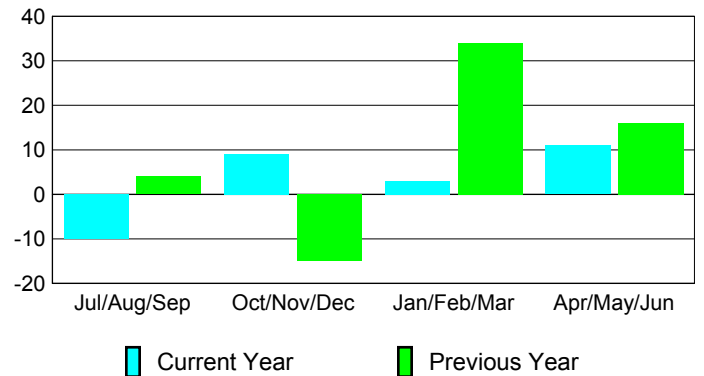

Comparison of Membership Gain/Loss

Current Year Compared to the Previous Year